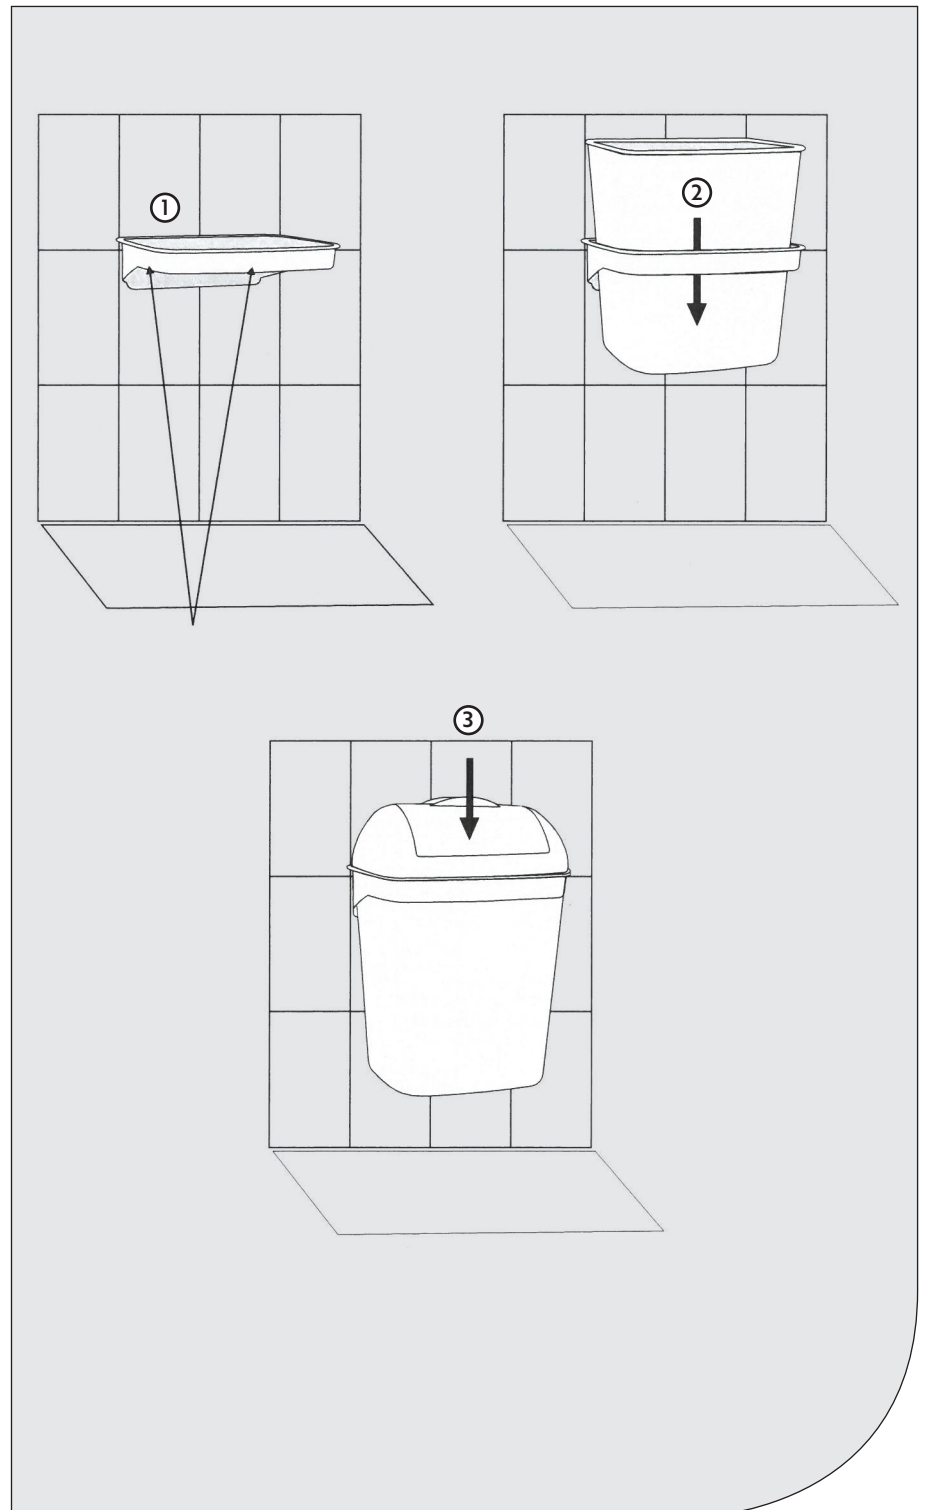

MOUNTING INSTRUCTIONS

Hygiene bin - 8 liter

Hygienebox - 8 liter

Hygiene Abfalleimer - 8 Liter

Poubelle d'hygiène - 8 litre

Item No.

332170

332700

Fix to the wall with screw.
Mount the bin.
Place the cover.

WEPA Professional GmbH
Rönkhäuserstraße 26
D 59757 ARNSBERG

www.blacksatino.eu
info@blacksatino.eu