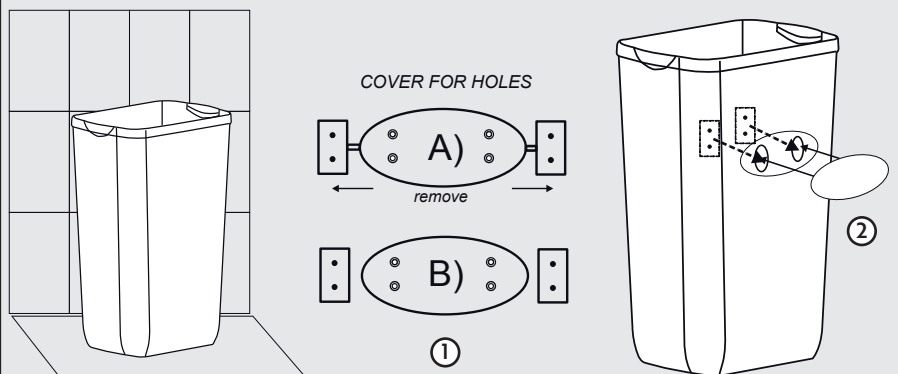

FLOOR STANDING VERSION:

WEPA Professional GmbH
Rönkhäuserstraße 26
D 59757 ARNSBERG

www.blacksatino.eu
info@blacksatino.eu