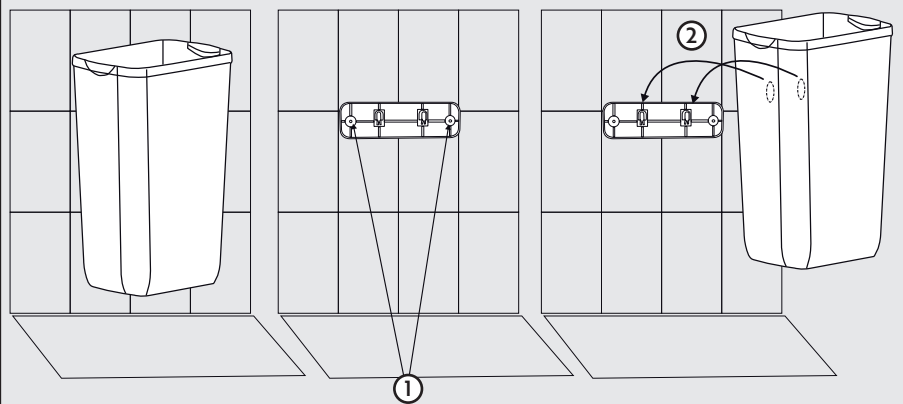

## Hygiene bin - 23 liter

Hygienebox - 23 liter

Hygiene Abfalleimer - 23 Liter

Poubelle d'hygiène - 23 litre

Item No.

331840

332780

Wall mounted version:  
Fix to the wall with screw.  
Mount the bin.  
Place the cover.

### WALL MOUNTED VERSION: